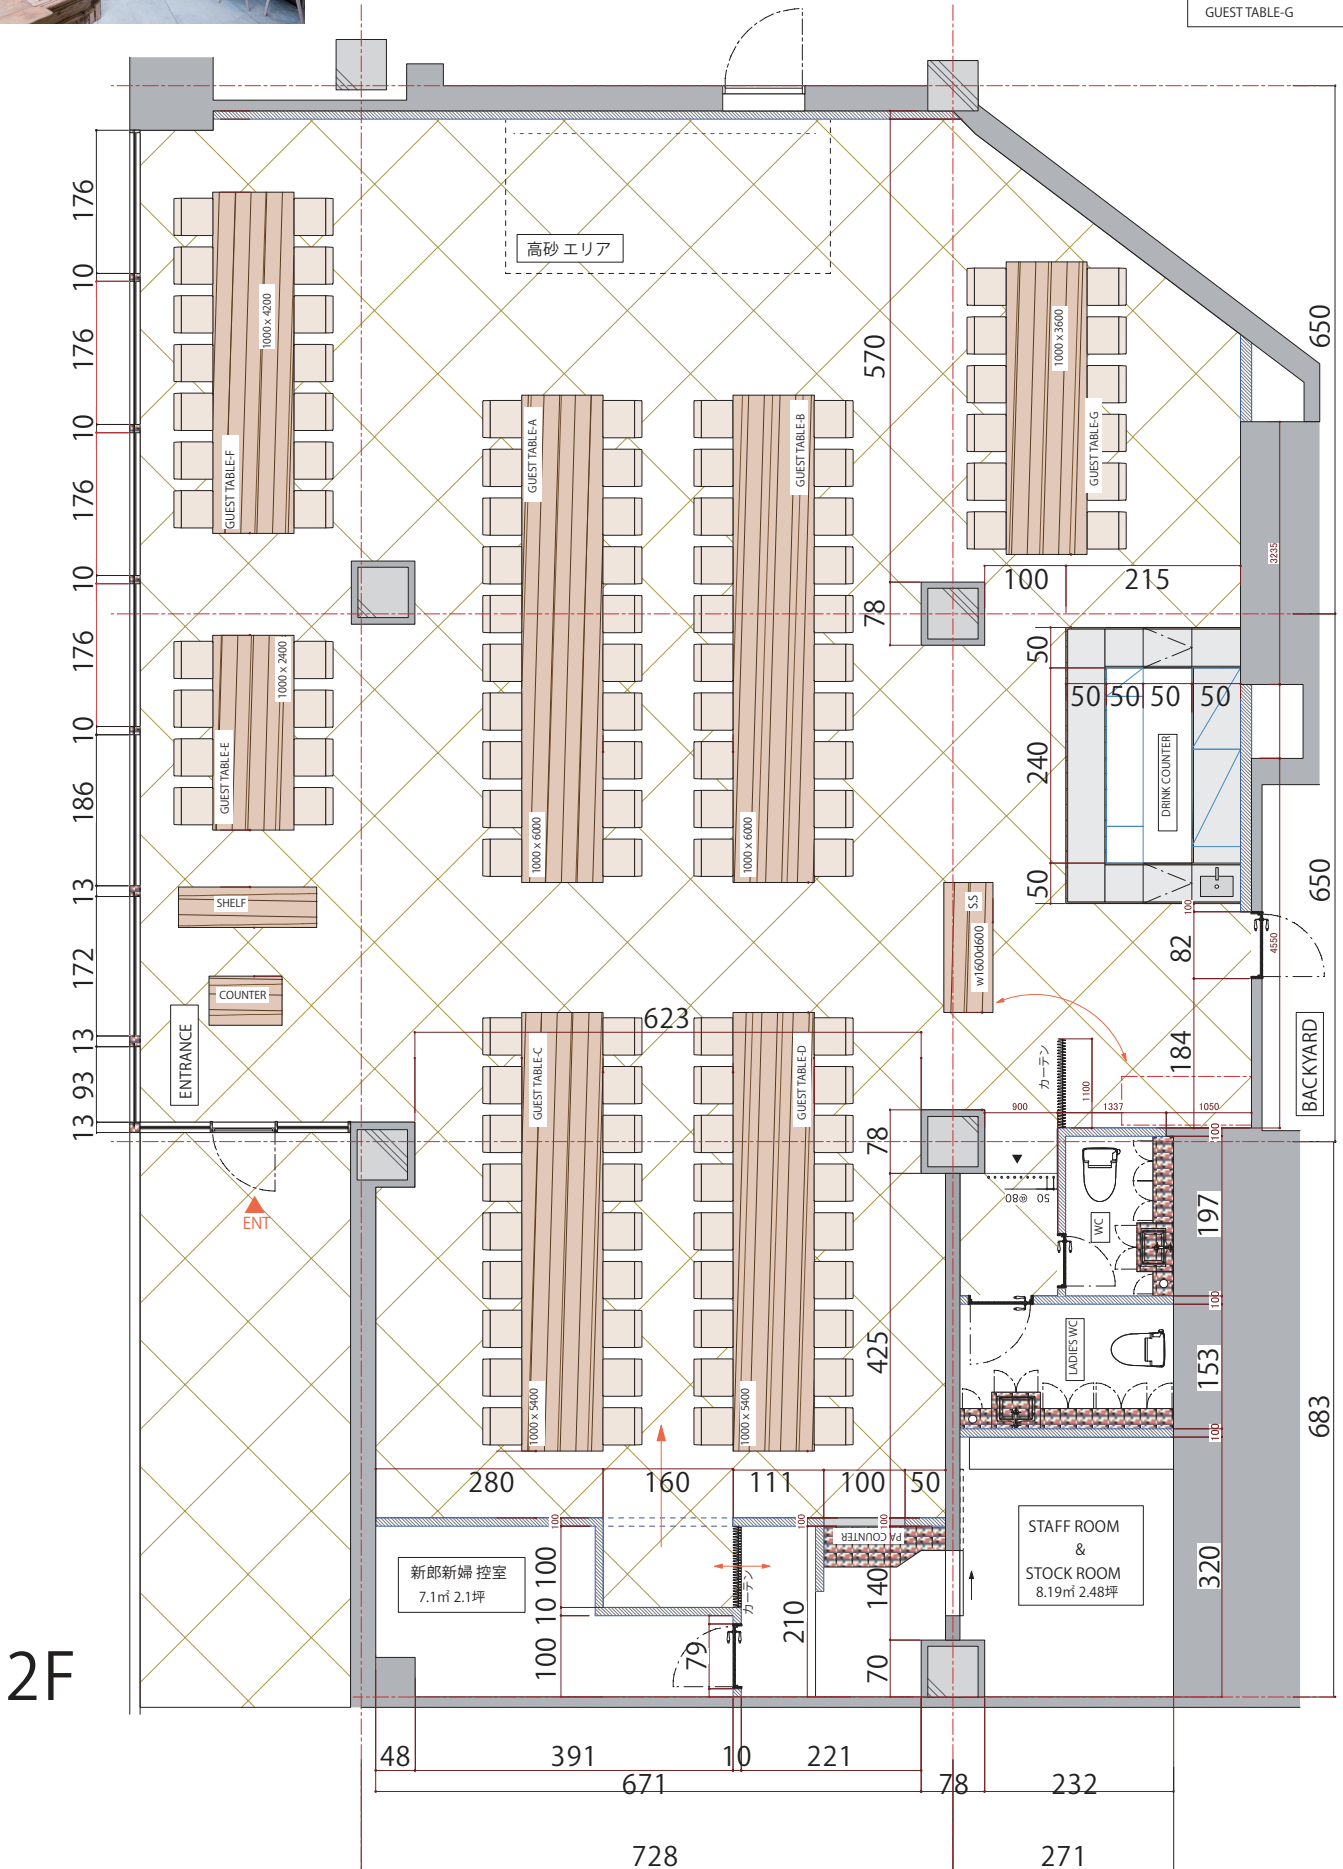

DATA	
実行面積	230.25㎡(69.77T)
席数	
GUEST TABLE-A	20 Seat
GUEST TABLE-B	20 Seat
GUEST TABLE-C	18 Seat
GUEST TABLE-D	18 Seat
GUEST TABLE-E	8 Seat
GUEST TABLE-F	14 Seat
GUEST TABLE-G	12Seat

2F